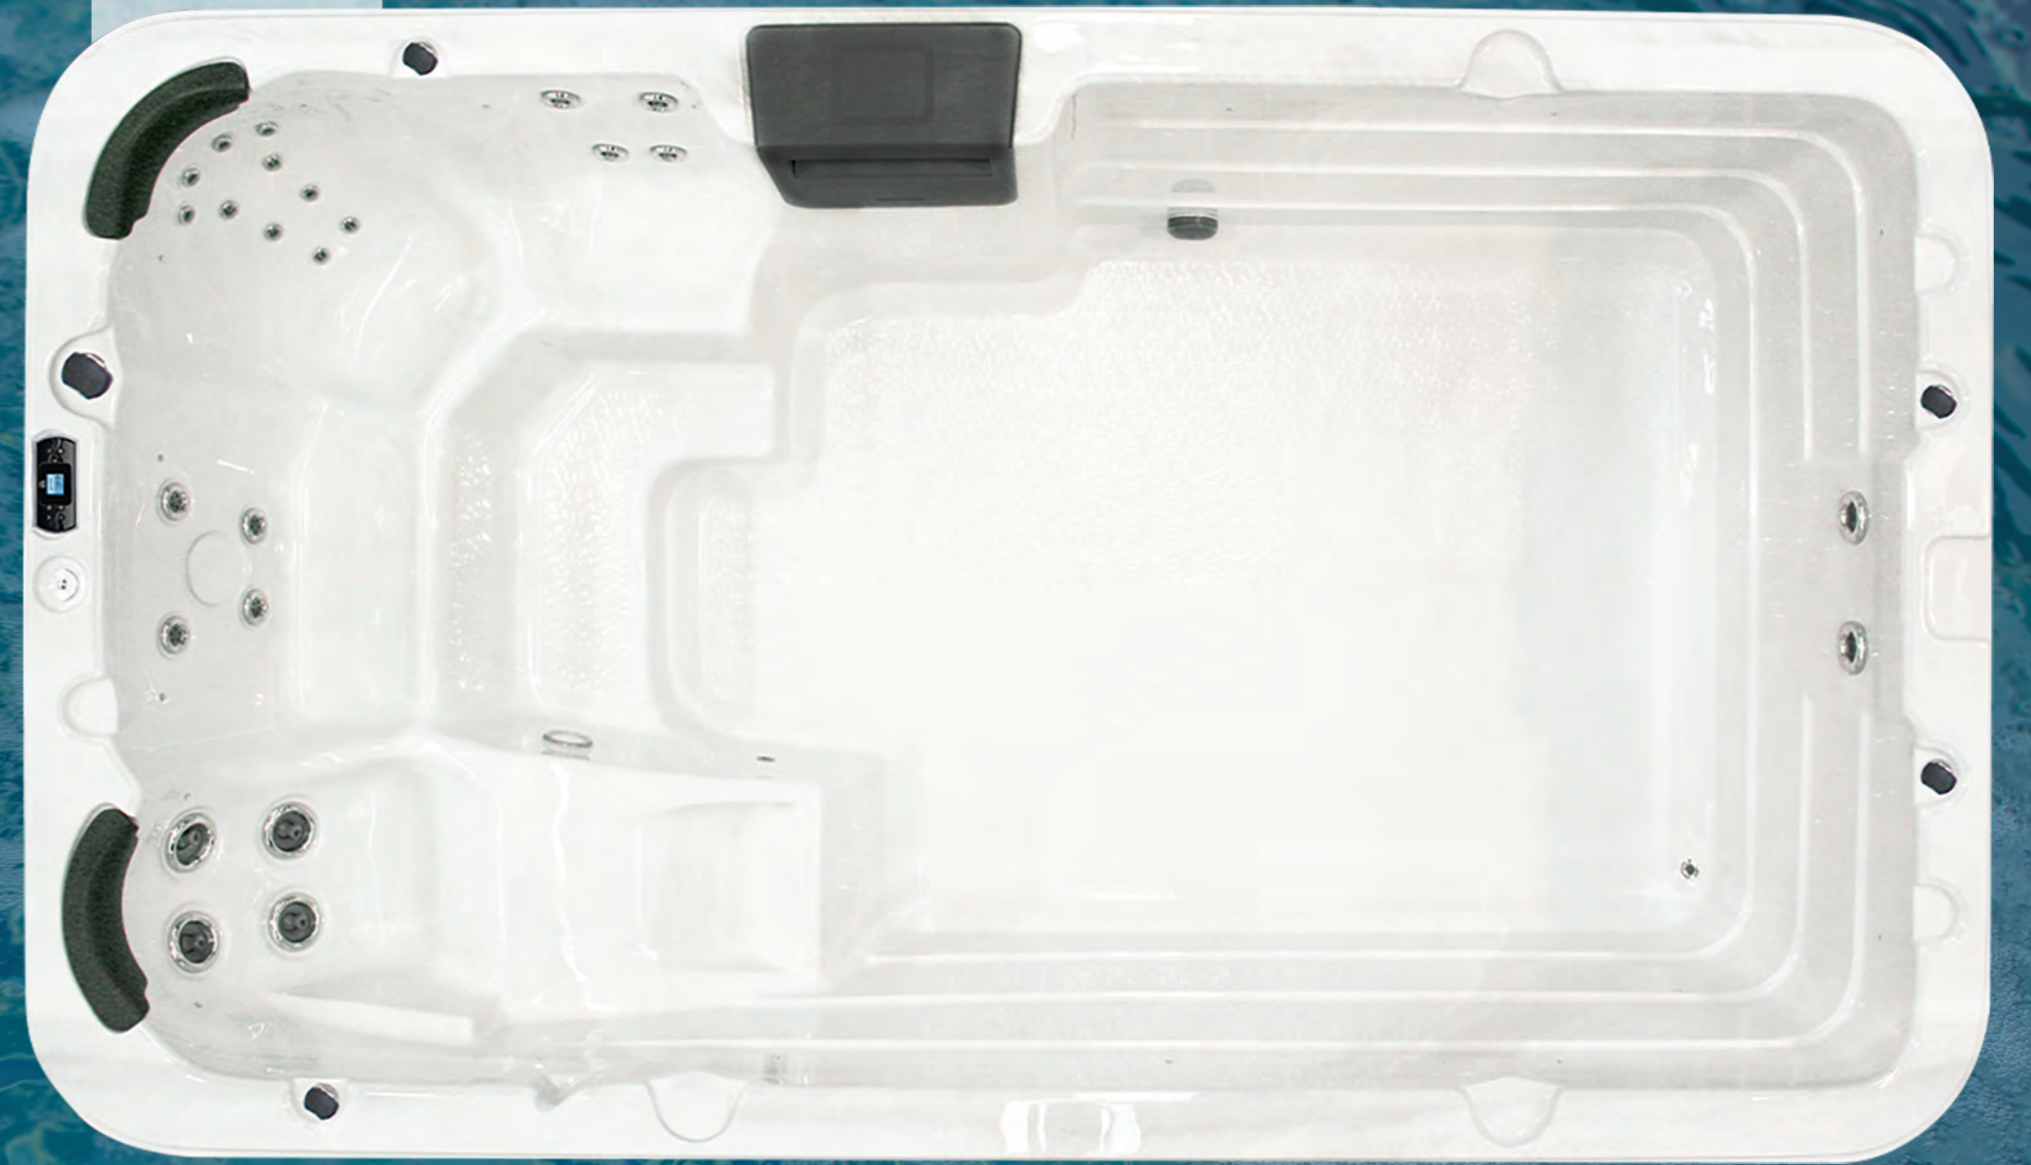

SERIES	1	2	3
Seats	7	7	7
Jets	56	60	66
Pumps	5	7	9
Dimensions	5800mm L x 2300mm W x 1320mm H		

STANDARD FEATURES

UPGRADE FEATURES

V-STREAM

THE ULTIMATE FITNESS EXPERIENCE

The V-Stream Swim Spa range is enhanced with features to cater to the whole family. Whether you're teaching the kids to swim, keeping fit or training for something special, this swim spa has it all. With unsurpassed features such as 2 deep therapy seats, 2 upright seats and hydrotherapy jets, you will have the ultimate comfort and relaxation in your own backyard.

UPGRADE FEATURES

- iSpa WIFI Connect
- Spa Guardian
- Bluetooth Stereo
- Premium Lighting

SWIM

SWIMMING REIMAGINED

Designed and engineered to provide a full body swimming experience, the Swim features swim station jets with customisable resistances to suit your swimming ability and style. With 4 seats and a single lounge, you'll be able to sit back, relax and enjoy a powerful hydrotherapy massage.

The Swim offers 4 and 4.5 meter options, both with the same luxury features and layout, allowing you to select a size that best suits your needs.

SERIES	4M	4.5M
 Seats	4	4
 Jets	42	56
 Pumps	3	4
 Dimensions	4000mm L 2300mm W 1235mm H	4500mm L 2300mm W 1350mm H

STANDARD FEATURES

SWIM 4M

UPGRADE FEATURES

BULLFROG 251, 252 & 254

EFFICIENCY AT ITS FINEST

Exercise in your own private, convenient and relaxed environment. Bullfrog swim spas provide the perfect alternative to a pool and incorporate both relaxation and exercise through the use of powerful swim jets. Known for their efficiency and reliability,