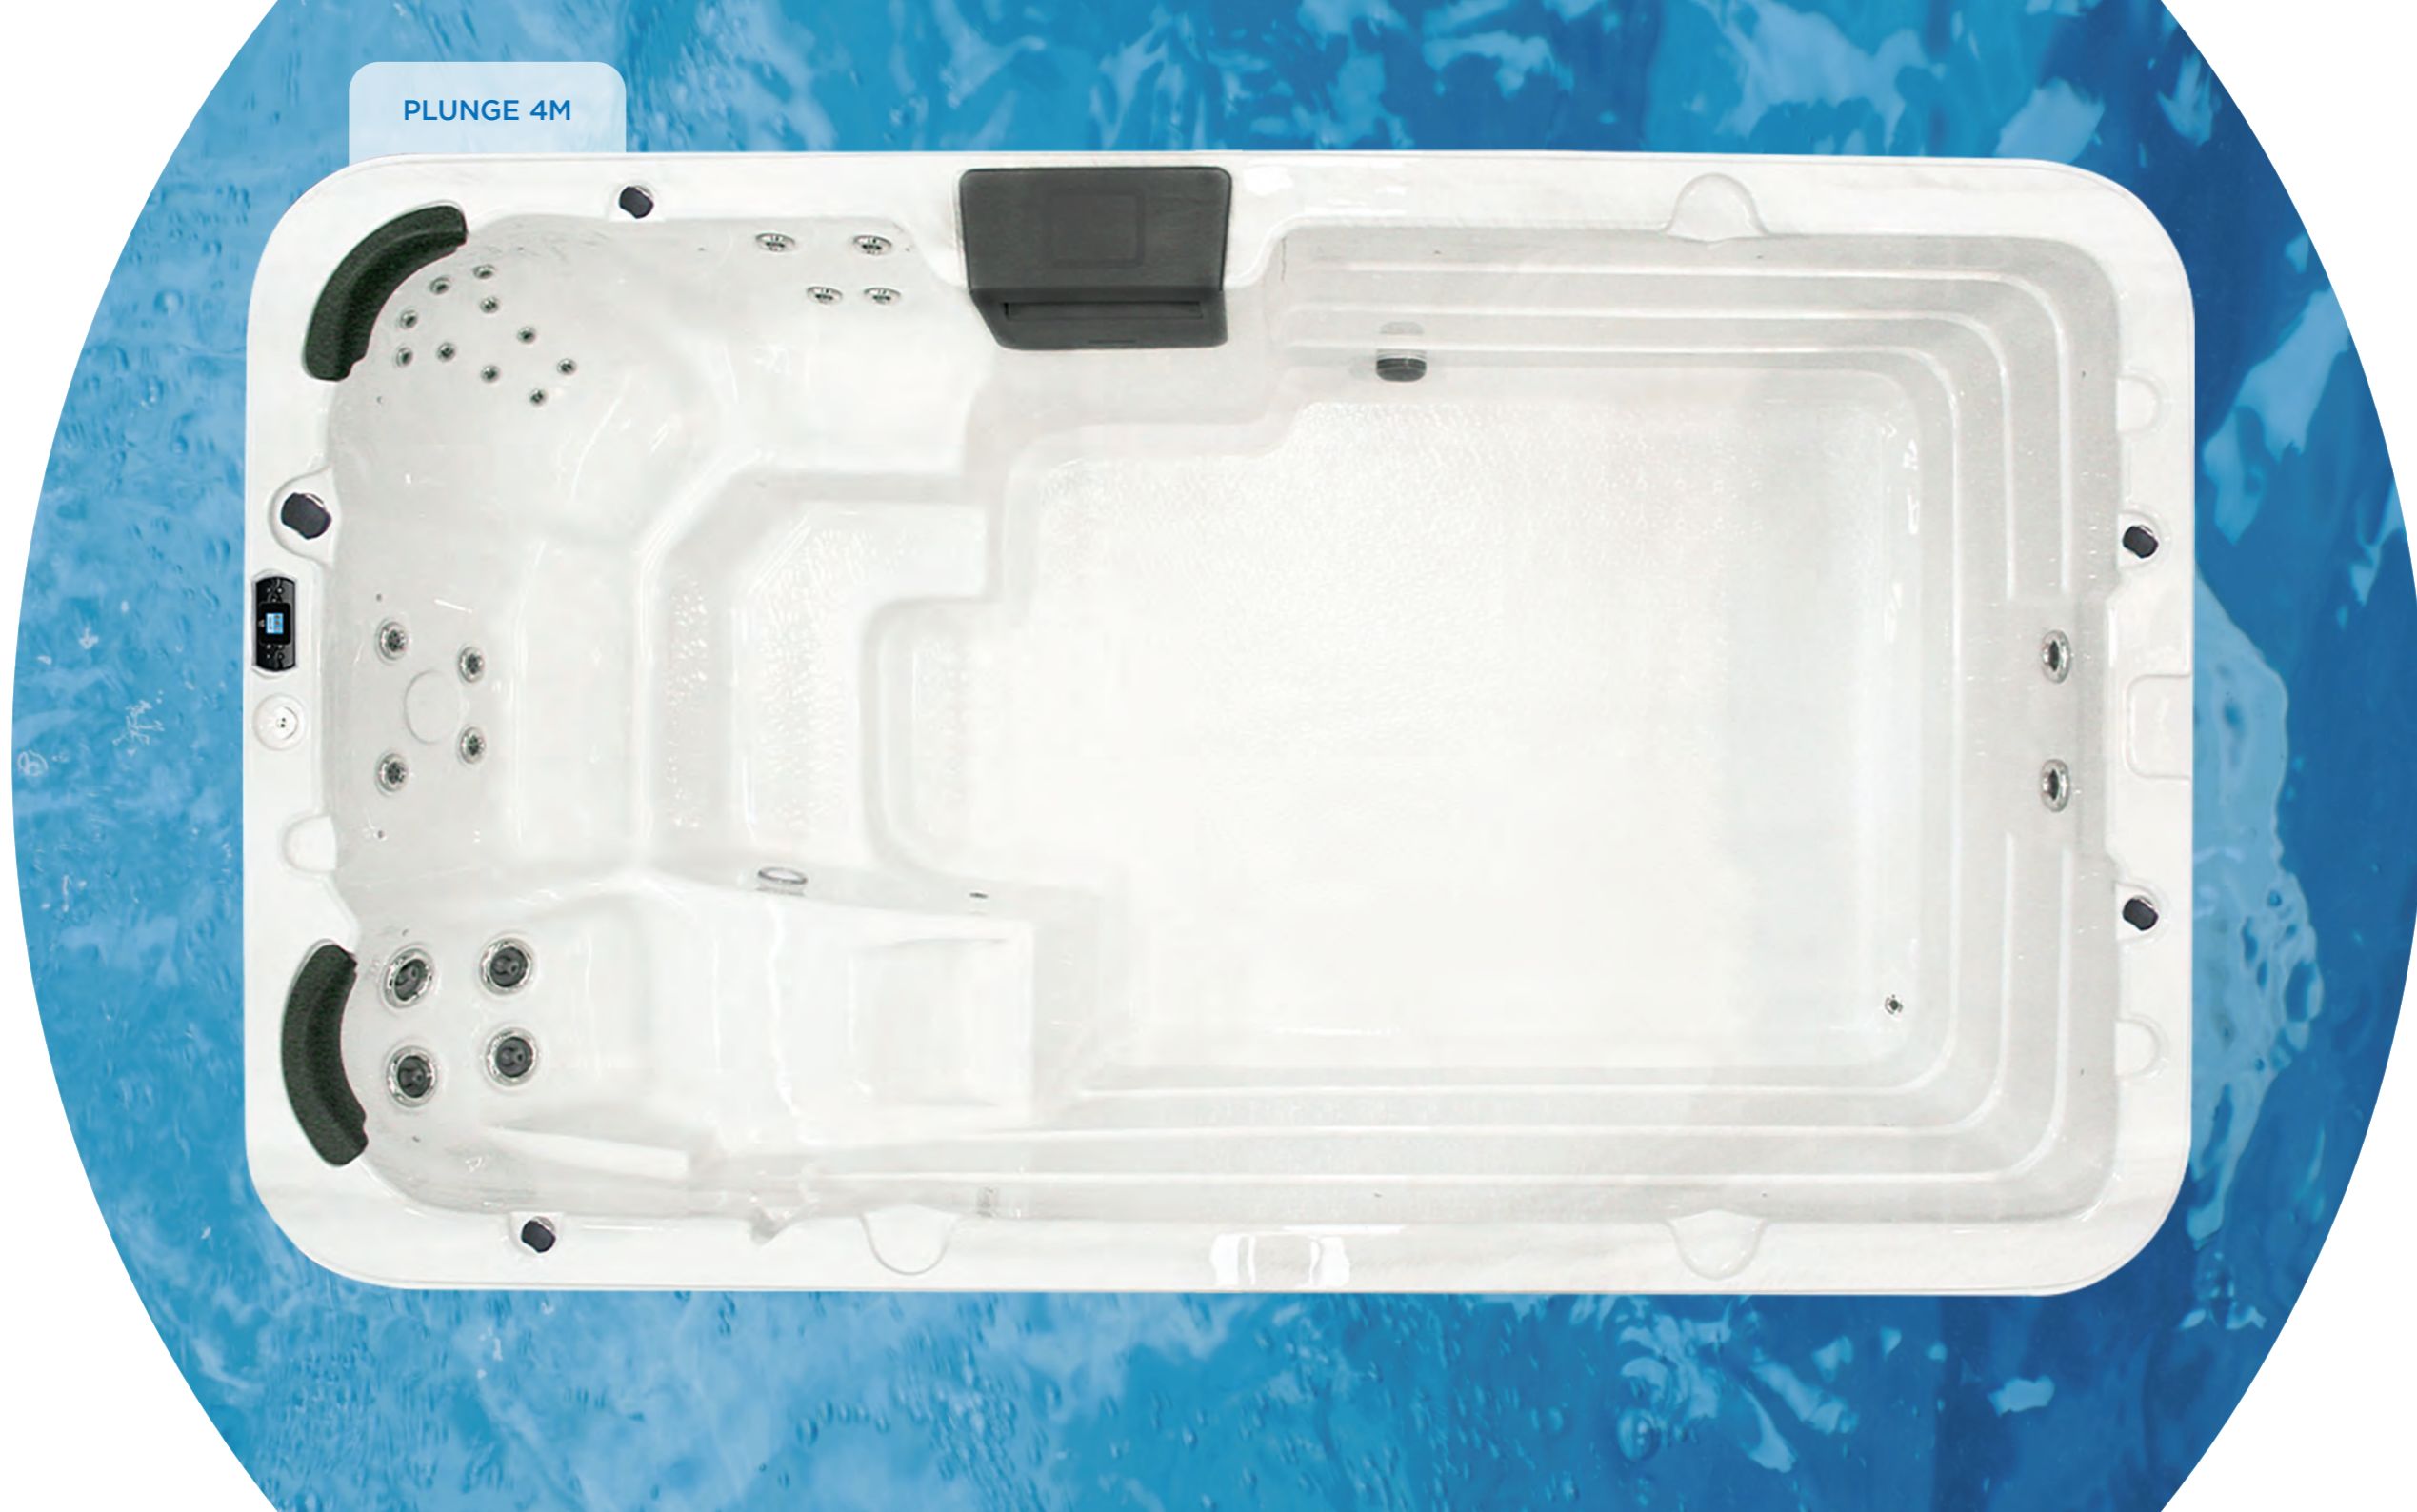

SERIES	1	2	3
Seats	7	7	7
Jets	56	60	66
Pumps	5	7	9
Dimensions	5800mm L x 2300mm W x 1320mm H		

STANDARD FEATURES

UPGRADE FEATURES

V-STREAM

THE ULTIMATE FITNESS EXPERIENCE

The V-Stream Swim Spa range is enhanced with features to cater to the whole family. Whether you're teaching the kids to swim, keeping fit or training for something special, this swim spa has it all. With unsurpassed features such as 2 deep therapy seats, 2 upright seats and hydrotherapy jets, you will have the ultimate comfort and relaxation in your own backyard.

For the complete exercise, luxury relaxation and entertainment package bring home one of the V-Stream Models.

SERIES	1	2	3
Seats	6	6	6
Jets	39	47	68
Pumps	2	3	6
Dimensions	4280mm L x 2300mm W x 1320mm H		

STANDARD FEATURES

UPGRADE FEATURES

PLUNGE

AMPLIFY YOUR LIFESTYLE

Whether you like to keep fit, entertain or simply relax, the Plunge has it all. Boasting hydrotherapy jets offering massage variations to suit everyone's needs. This swim spa is designed for ultimate relaxation, with seating for 4 along with a single lounge and 2 flow jets in the swim zone, the plunge offers the best of both worlds.

Available in 4 and 4.5 meter options to fit a range of backyard sizes, it's the perfect option to enhance your families life.

SERIES	4M	4.5M
Seats	4	4
Jets	25	28
Pumps	1	1
Dimensions	4000mm L 2300mm W 1235mm H	4500mm L 2300mm W 1350mm H